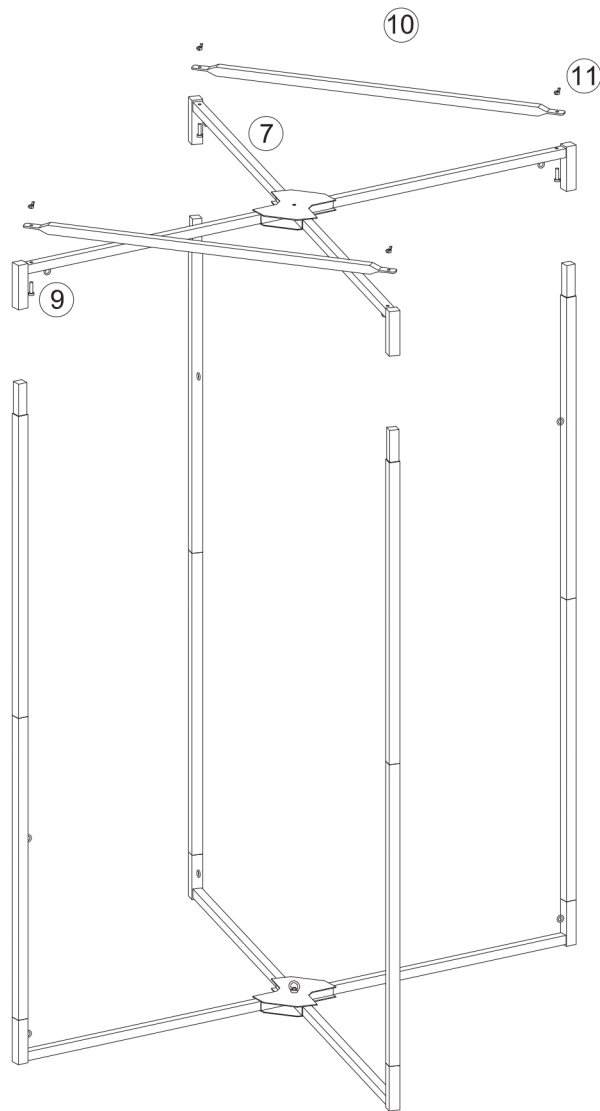

Step 07

20810 Lassen Street
Chatsworth, California 91311
Customer Service: (818) 678-9193
WWW.665LEATHER.COM

Made in Europe / Hergestellt in Europa / Fabriqué en Europe